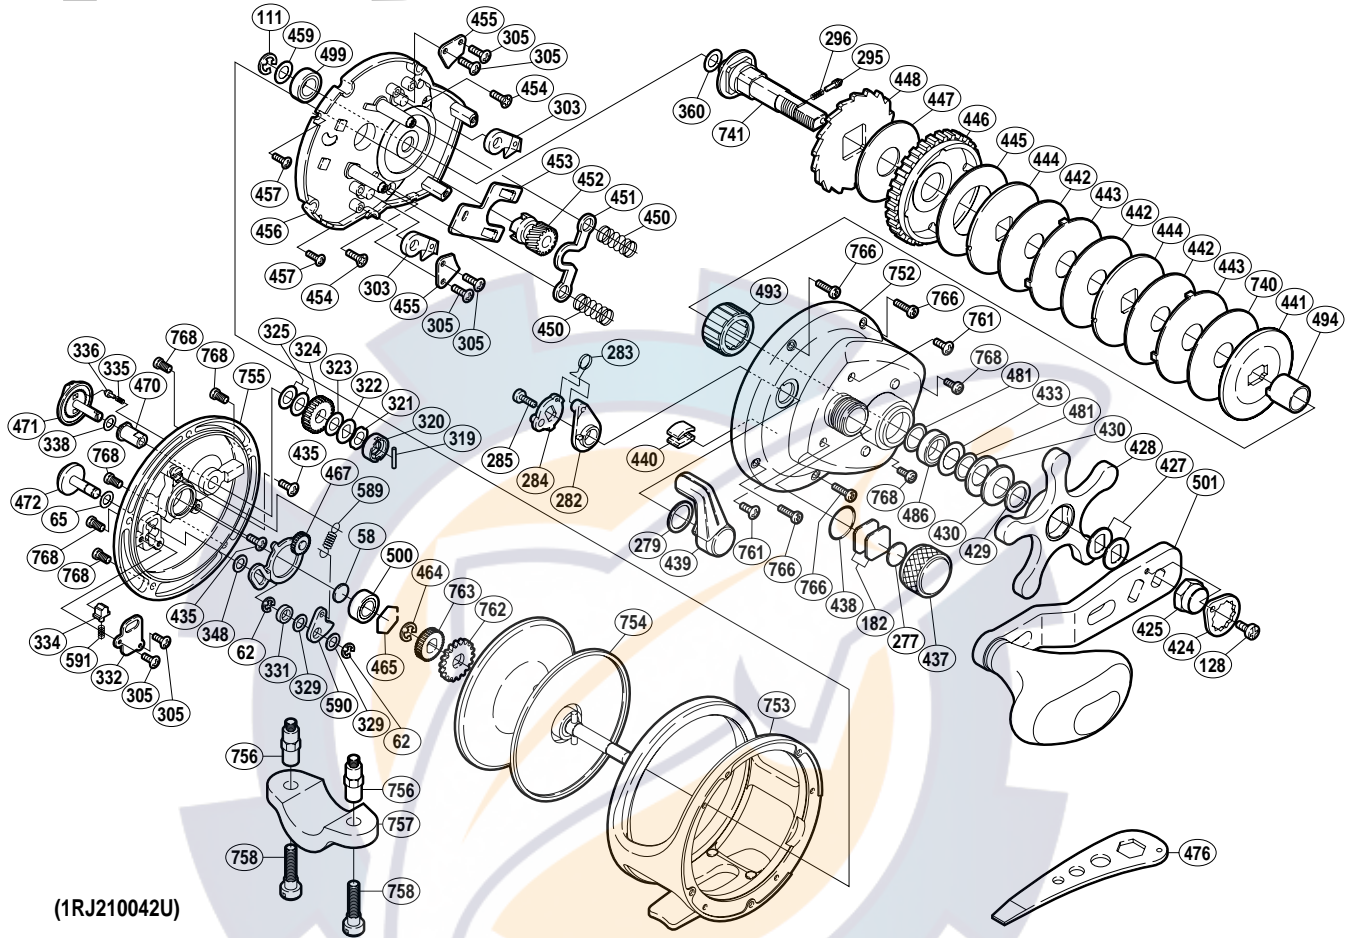

SHIMANO®

TRINIDAD

TN-40N

(1RJ210042U)

Part No.	Description	Part No.	Description	Part No.	Description
TGT0058	Spacer "B"	TGT0424	Handle Nut Plate	TGT0470	"BR" Bushing
TGT0062	Click Pawl Retainer	TGT0425	Handle Nut	TGT0471	"BR" Dial
TGT0065	Spacer (A)	TGT0427	Drive Shaft Shield	TGT0472	Click Button
TGT0111	Drive Shaft Retainer	TGT0428	Star Drag	TGT0481	Bearing Thrust Washer
TGT0128	Handle Nut Plate Screw	TGT0429	Star Drag Washer	TGT0486	Ball Bearing
TGT0182	Cast Control Spacer (A)	TGT0430	Drag Spring Washer (10L)	TGT0493	Roller Clutch Bearing
TGT0277	Cast Control Spacer (B)	TGT0433	Bearing Seal	TGT0494	Roller Clutch Inner Tube
TGT0279	Smoother	TGT0435	"BR" Set Plate Screw	TGT0499	Ball Bearing
TGT0282	Eccentric Cam Bushing	TGT0437	Cast Control Cap	TGT0500	Ball Bearing
TGT0283	Clutch Spring	TGT0438	"O" Ring	TGT0501	Handle Assembly
TGT0284	Clutch Cam	TGT0439	Clutch Lever	TGT0589	Click Pawl Spring
TGT0285	Clutch Lever Screw	TGT0440	Line Clip	TGT0590	Click Pawl
TGT0295	Click Pin	TGT0441	Key Washer	TGT0591	Click Spring
TGT0296	Click Spring	TGT0442	Drag Washer (D)	TGT0740	Drag Washer (F)
TGT0303	Anti-Reverse Pawl	TGT0443	Eared Washer (E)	TGT0741	Drive Shaft
TGT0305	Multi-Purpose Screw	TGT0444	Key Washer (C)	TGT0752	Right Side Plate
TGT0319	"BR" Cam Pin	TGT0445	Drag Washer (B)	TGT0753	One-Piece Frame
TGT0320	"BR" Cam	TGT0446	Drive Gear	TGT0754	Spool Assembly
TGT0321	"BR" Friction Washer	TGT0447	Drag Washer (A)	TGT0755	Left Side Plate
TGT0322	"BR" Washer (C)	TGT0448	Anti-Reverse Ratchet	TGT0761	Right Side Plate Screw (C)
TGT0323	"BR" Washer (A)	TGT0450	Yoke Spring	TGT0762	Click Gear
TGT0324	"BR" Gear (C)	TGT0451	Yoke	TGT0763	"BR" Gear (A)
TGT0325	"BR" Washer (B)	TGT0452	Pinion Gear	TGT0766	Right Side Plate Screw (A)
TGT0329	Spacer (B)	TGT0453	Yoke Plate	TGT0768	Side Plate Screw
TGT0331	Click Pawl Spacer	TGT0454	Set Plate Screw (B)		
TGT0332	Click Spring Retainer	TGT0455	Anti-Reverse Pawl Keeper		
TGT0334	Click Spring Holder	TGT0456	Set Plate		
TGT0335	"BR" Click Spring	TGT0457	Set Plate Screw (A)	TGT0756	Rod Clamp Nut (accessory)
TGT0336	"BR" Click Pin	TGT0459	Drive Shaft Washer (A)	TGT0757	Rod Clamp (accessory)
TGT0338	"BR" Washer (D)	TGT0464	Click Gear Retainer	TGT0758	Rod Clamp Bolt (accessory)
TGT0348	Spacer (C)	TGT0465	Bearing Retainer		
TGT0360	Drive Shaft Washer (B)	TGT0467	"BR" Set Plate	TGT0476	Wrench (accessory)